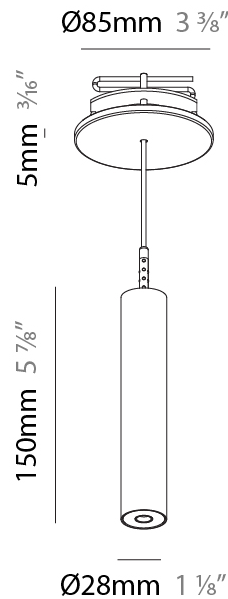

| |
|-----------|
| PROJECT |
| TYPE |
| SPECIFIER |
| QUANTITY |
| DATE |

HANGOVER PLUG MONOPOINT RECESSED CANOPY SUSPENSION

A30839-

| | | | | | | |
|-------------|-------------------|--------------------|---------------------|-------------------|--------------|---------------|
| base number | Color Temperature | Finishes (Diamond) | Finishes (Triangle) | Finishes (Circle) | Lens Options | Cable Options |
|-------------|-------------------|--------------------|---------------------|-------------------|--------------|---------------|

Shape: Cylinder
 Diameter (mm): 28
 Diameter (in): 1 1/8
 Height (mm): 150
 Height (in): 5 7/8
 Max. Overall Height (mm): 2150
 Max. Overall Height (in): 84 3/8
 Min. Recessing Depth (mm): 75
 Min. Recessing Depth (in): 2 15/16
 Light Distribution: Downlight
 Weight (kg): 0.274
 Weight (lbs): 0.60
 Fixture Finish: SSR / BKV / CWI / CRY / HAB / UFT / ITA / RUA / FTG / MYG / LOD / PUS / FRO / FUP / KIA / POP / BLS / SPG / MEY / GOH / GUM / CHC / COM / ABZ / JAG / OBR / MOS / ROR
 Fixture Material: Aluminum
 Cable Details: 2000mm or 4000mm Black Cable
 Cut-out Measurements: 68mm / 2 11/16"

OPTICAL

Optic°: 24 / 32 / 34 / 55 / 58

RATINGS AND CERTIFICATIONS

Certified By: Certified for North American Standards
 IP rating: IP20

HANGOVER PLUG MONOPOINT RECESSED CANOPY SUSPENSION

A30839-

PROJECT _____

Shape: Cylinder
 Diameter (mm): 28
 Diameter (in): 1 1/8
 Height (mm): 300
 Height (in): 11 13/16
 Max. Overall Height (mm): 2300
 Max. Overall Height (in): 90 3/16
 Min. Recessing Depth (mm): 75
 Min. Recessing Depth (in): 2 15/16
 Light Distribution: Downlight
 Weight (kg): 0.389
 Weight (lbs): 0.856
 Fixture Finish: SSR / BKV / CWI / CRY / HAB / UFT / ITA / RUA / FTG / MYG / LOD / PUS / FRO / FUP / KIA / POP / BLS / SPG / MEY / GOH / GUM / CHC / COM / ABZ / JAG / OBR / MOS / ROR
 Fixture Material: Aluminum
 Cable Details: 2000mm or 4000mm Black Cable
 Cut-out Measurements: 68mm / 2 11/16"